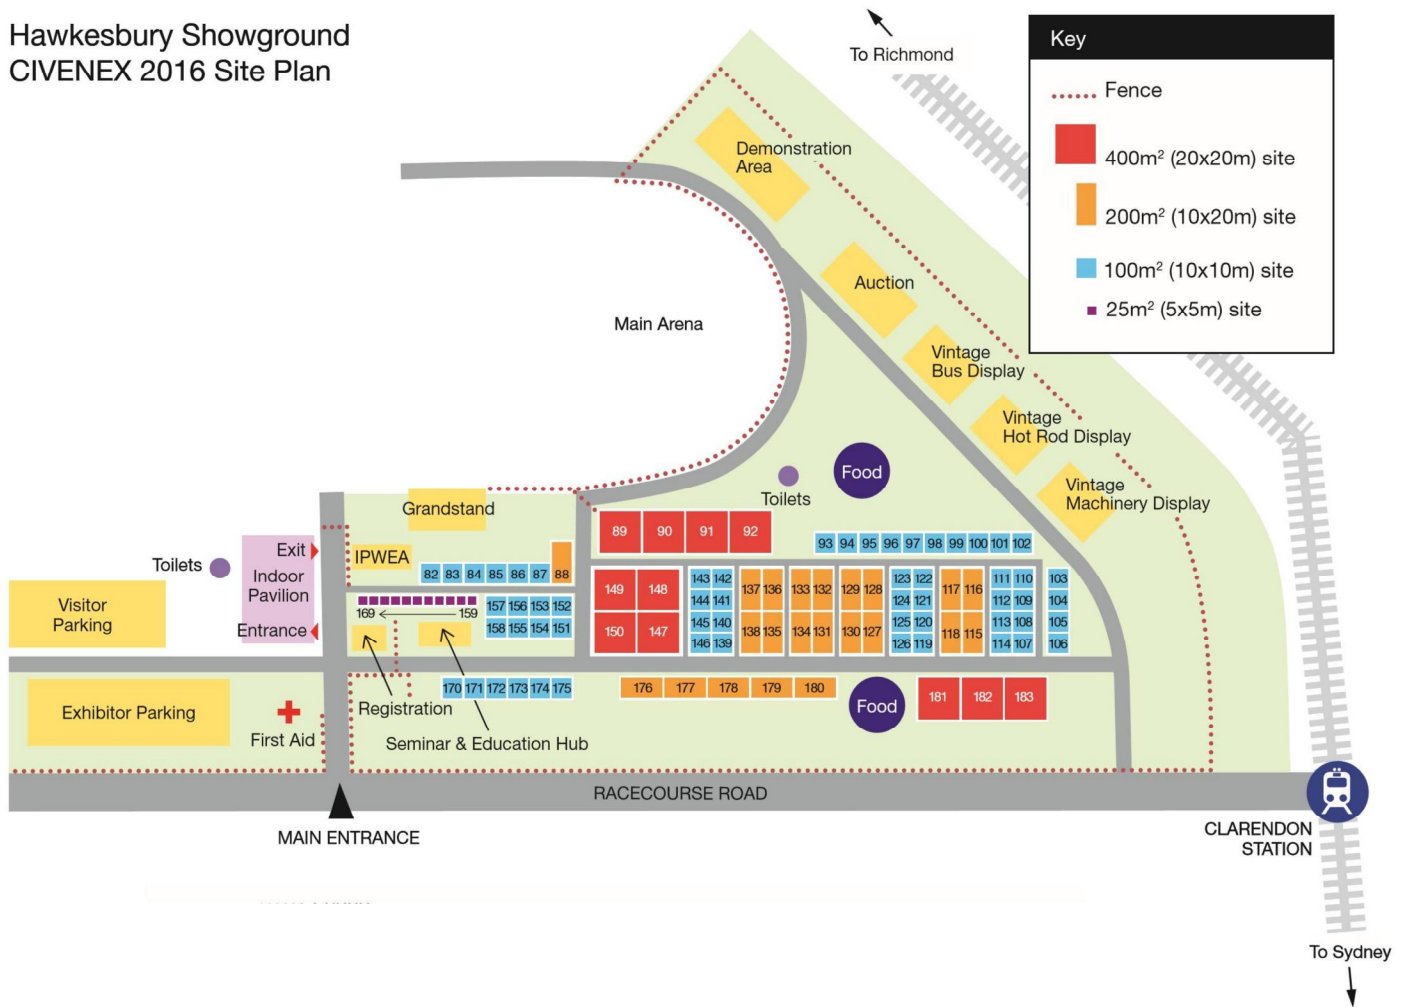

Hawkesbury Showground CIVENEX 2016 Site Plan

Indoor Pavilion Site Plan

Floorplans are correct at time of printing but may be subject to change.